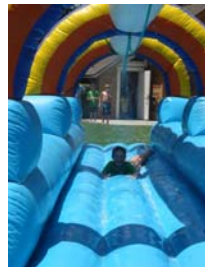

FAN MAN \$69.60

GIANT SLIDE \$250 + Delivery
Dry slide does not require a hose connection. 25' long X 12' wide X 18' high

BOUNCE CASTLE \$200 + Delivery

The Bounce Castle, is an enclosed jumping area of 15' X 15'.

SLIP N SLIDE

WATER SLIDE

33' LENGTH

\$200 + Delivery

DUNKING BOOTH

\$174 + Delivery

2802 Highmarket Street, Georgetown, South Carolina 29440

843-546-2483

www.grandstrandrental.com

facebook.com/grandrentalstationgeorgetownsc

WATER SLIDE \$220 + Delivery

BOUNCE SLIDE COMBO
\$220 + Delivery

JUNGLE BOUNCE \$200 + Delivery

The Jungle Bounce is an enclosed jumping area of 15' X 15'.